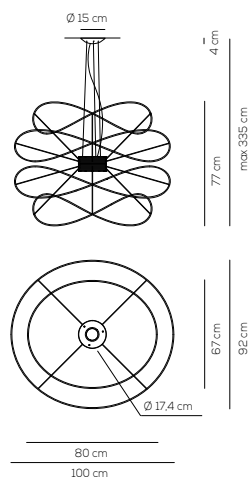

chrome canopy

SP HOOPS 4

kg 7.1 m³ 0.43

HOOPS / con illuminazione verso alto e basso / with upward and downward lighting

Type	Article	Colours / Finish	Source
SP	HOOPS 4	BC white / BC white NE black / NE black OR gold / OR gold CR chrome / CR chrome	LED 32W - diffused beam 3000K other CCT options available upon request